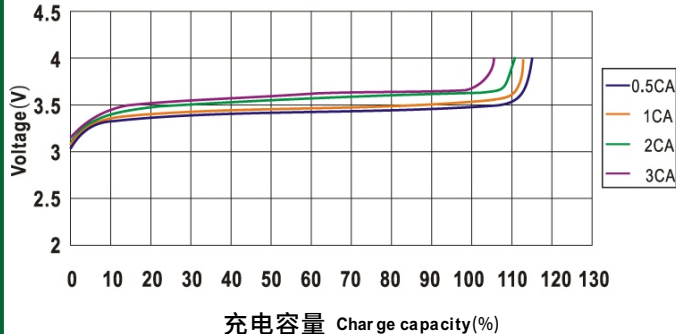

雷天温斯顿储能类“水性锂钪动力电池”性能说明

THUNDER SKY WINSTON ENERGY STORAGE TYPE "WATER-BASED LITHIUM YTTRIUM POWER BATTERY" PERFORMANCE SPECIFICATION

单体电池尺寸 DIMENSIONS

型号 (MODEL) : TSWB-LYP260AHA

技术参数 SPECIFICATIONS

型号 (MODEL)	TSWB-LYP260AHA	
标称容量 Nominal Capacity	260AH	
规格 SPEC	长 L	361mm
	宽 W	55.5mm
	高 H	283mm
工作电压 Operation Voltage	充电 Charge	4.0(V)
	放电 Discharge	2.8(V)
内阻 Internal resistance	≤0.3(mΩ)	
最大放电电流 Max Discharge Current	恒电流 Constant Current	≤3CA
	脉冲试 Impulse Current	≤10CA
标准充放电电流 Standard Charge/Discharge Current	130A(0.5CA)	
循环寿命 Cycle Life	(80%DOD)	≥5000Times
	(70%DOD)	≥7000Times
壳体耐温性 Temperature Durability Of Case	≤200°C	
适应环境 Operating Temperature	充电 Charge	-45°C~85°C
	放电 Discharge	
	存储湿度 Storage Humidity	≤75%RH
自放电率 (月) Self-discharge Rate	≤1% (月/Monthly)	
单体电池重量 Weight	8.8kg±200g	

TSWB-LYP260AHA型电池的充放电特性

TSWB-LYP260AHA CHARGE&DISCHARGE CHART

不同环境温度下LYP类电池的放电特性曲线

Discharge characteristic curve of LYP type battery under different ambient temperature

常温下LYP类电池的放电特性曲线

Discharge characteristic curve of LYP type battery under normal temperature

常温下LYP类电池的充电特性曲线

Charge characteristic curve of LYP type battery under normal temperature

在常温下LYP类电池的存储特性曲线

Storage characteristic curve of LYP type battery under normal temperature