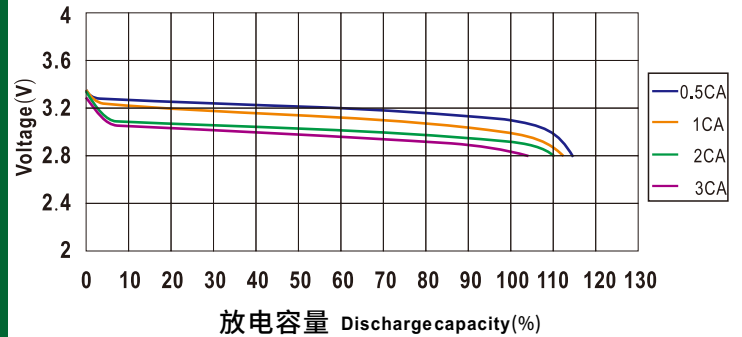

## TSWB-LYP50AHA CHARGE&DISCHARGE CHART

不同环境温度下LYP类电池的放电特性曲线

Discharge characteristic curve of LYP type battery under different ambient temperature

常温下LYP类电池的放电特性曲线

Discharge characteristic curve of LYP type battery under normal temperature