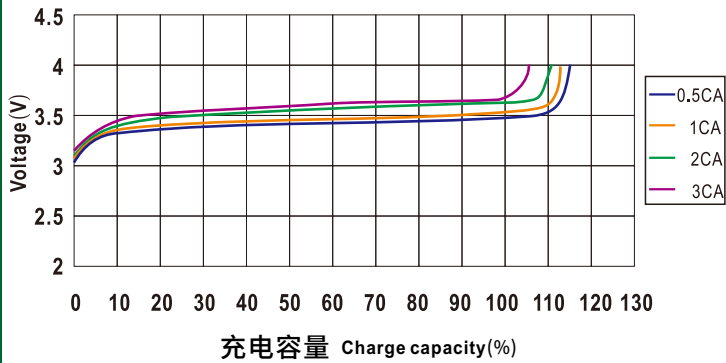

常温下LYP类电池的充电特性曲线

Charge characteristic curve of LYP type battery under normal temperature